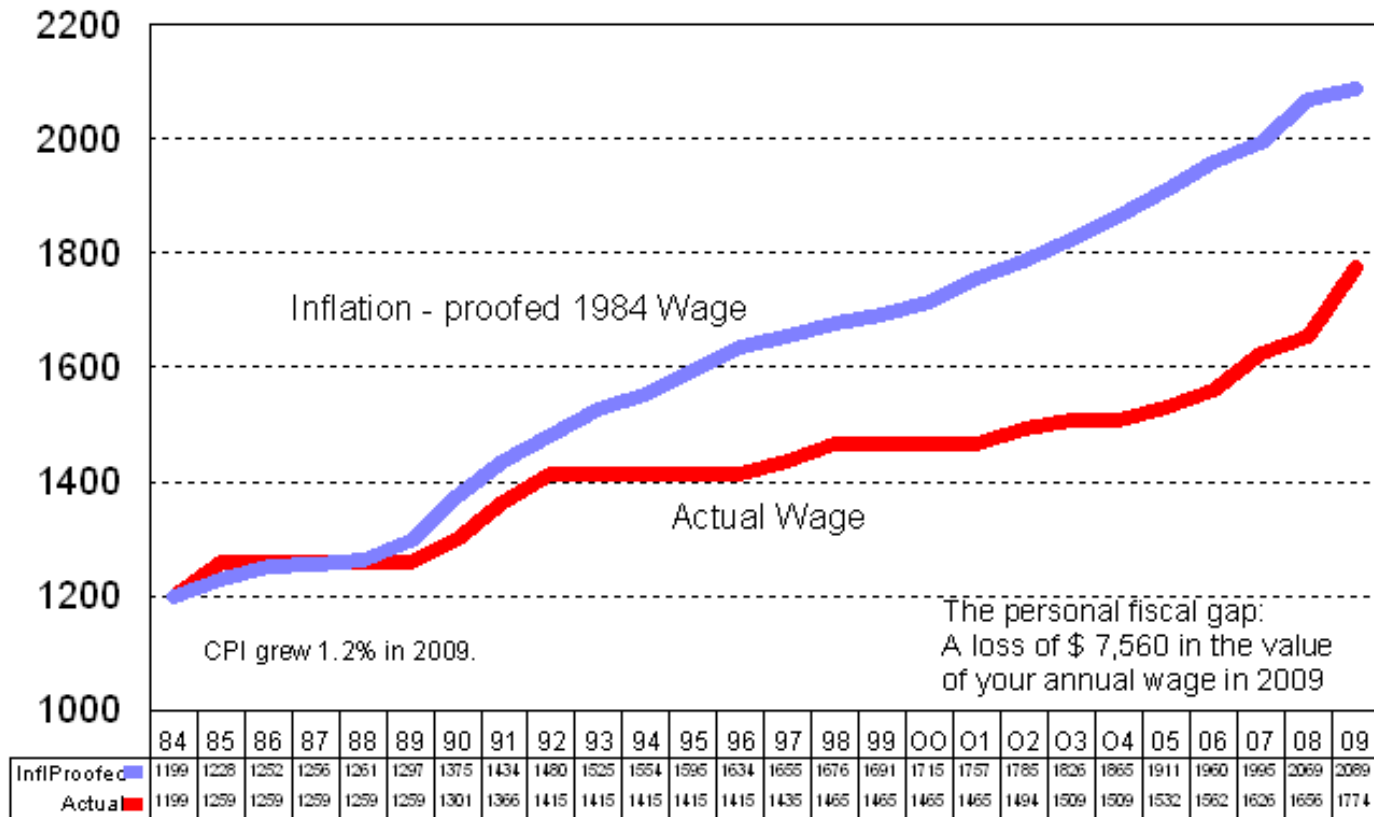

Erosion of Wage Value

Wage of range 14C GGU employee since 1984

Source: Consumer Price Index (CPI-U Anchorage) / US Bureau of Labor Statistics